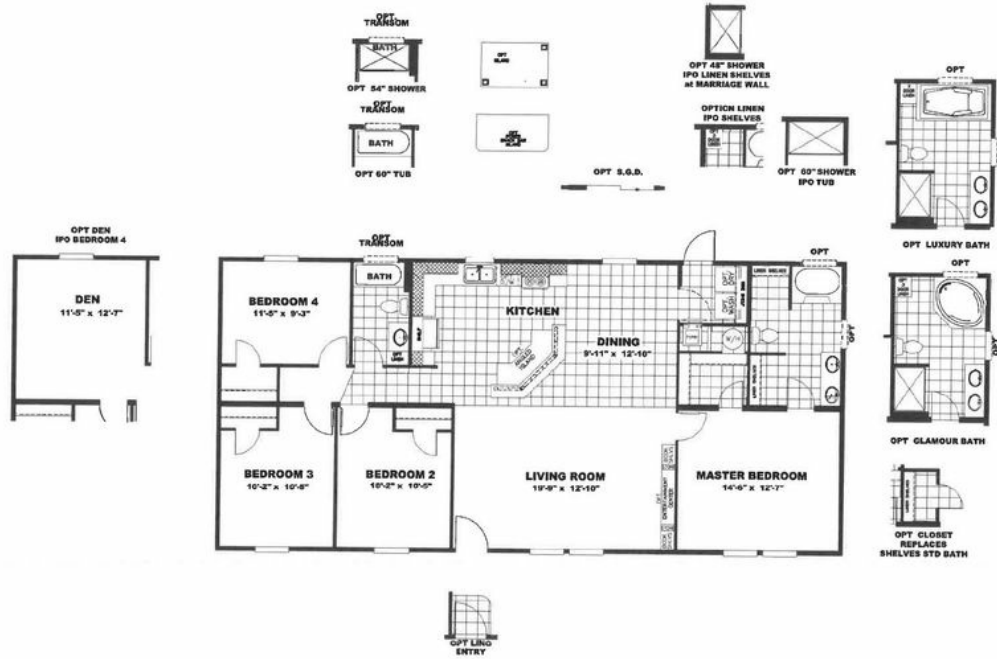

CRAZY EIGHTS Model number: 38SLC28564AH20

4 beds • 2 baths • 1568 sq.ft. • 28' width • 56' depth

Our home building facilities invest in continuous product and process improvements. Plans, dimensions, features, materials, specifications and availability are subject to change without notice or obligation. Renderings and floor plans are representative likenesses of our homes and may differ from the actual homes. We invite you to tour a Home Center near you and inspect the highest value in quality housing available or call (719) 545-4266 to speak with a Home Consultant. Copyright 2017, CMH. All rights reserved.

<https://www.coclaytonhomes.com>

CLAYTON HOMES-PUEBLO

3912 NORTH FREEWAY RD
PUEBLO, CO 81008

Monday - Thursday: 9am - 6pm
Friday: 9am - 6pm
Saturday: 9am - 5pm
Sunday: Closed

(719) 545-4266